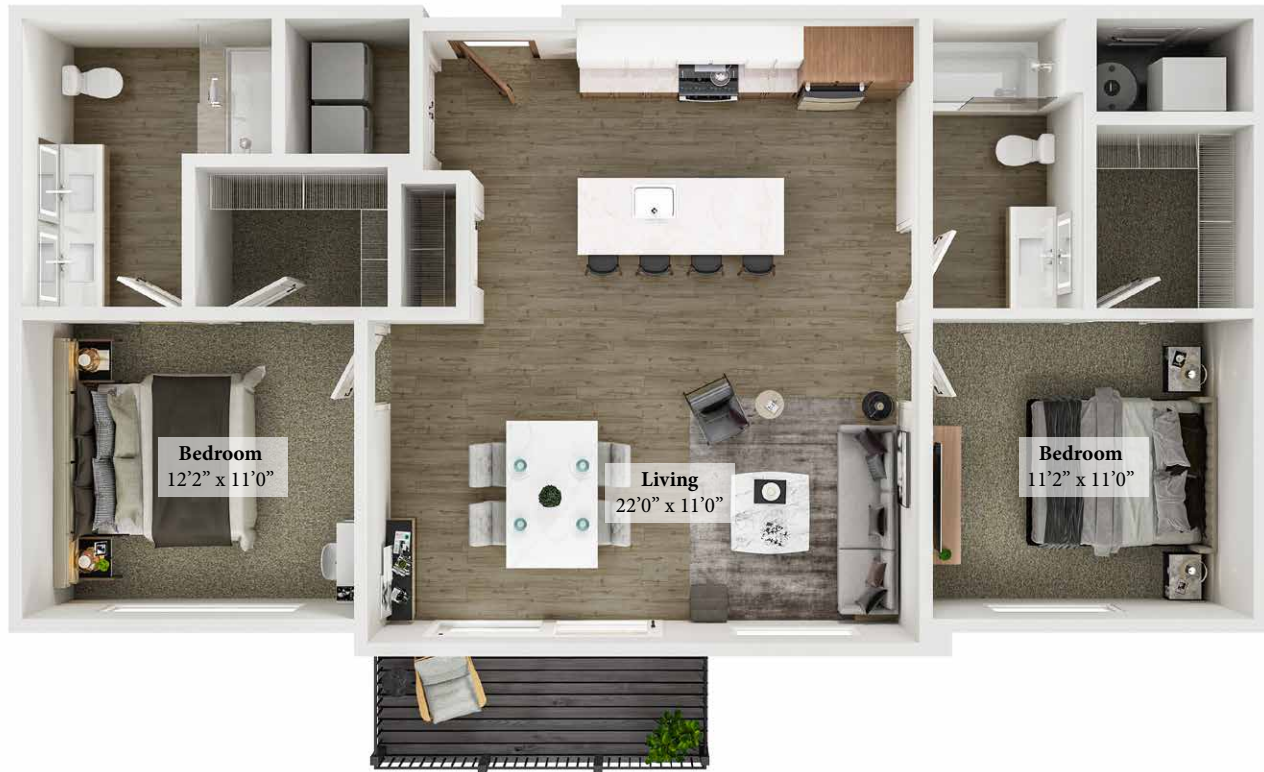

# The Birch

Two Bedroom, Two Bath Apartment  
1,055 Sq. Ft.

248-775-7889 | 1710 N. Pontiac Trail, Walled Lake, Michigan 48390  
Manager@ForestbrookPark.com | ForestbrookPark.com

\*In Select Units We reserve the right to modify features, price, specifications and/or to change or discontinue models without notice or obligation.  
Floor plan dimensions are approximate. All information provided herein is subject to change at ownership's sole discretion.